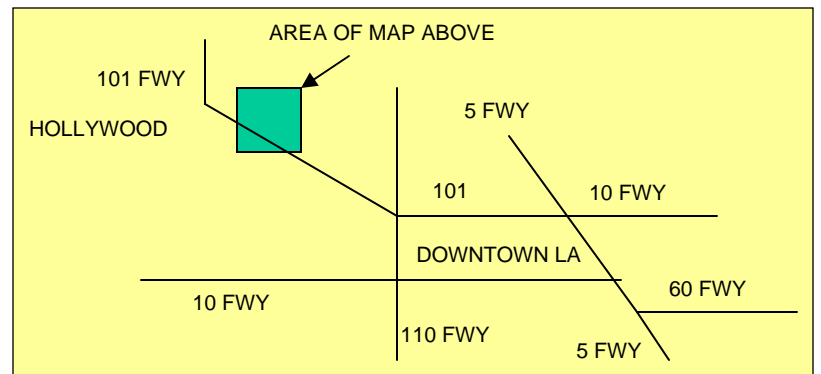

LEGEND

Area

Neighborhood Street

Major Street

**DIRECTIONS TO
4047 SUNSET DRIVE
LOS ANGELES 90027
323.668.9115**

FROM Downtown/East Side/South Side

Take 101 Freeway toward Hollywood

Exit Vermont Avenue, turn right (north)

Go to Fountain Avenue, turn right, (East)

Continue on Fountain Avenue East, cross Western, Vermont, Sunset Blvd

Turn left on Bates, this is a few blocks after Sunset Blvd, and just before a school on the left side of the street

Go one block and take a right on Sunset Drive, this is the north side of the school

Go one block to Myra Street, stop sign, my house is the second house on the left, first driveway

FROM HOLLYWOOD

Fountain Avenue East, cross Western, Vermont, Sunset Blvd

Turn left on Bates, this is a few blocks after Sunset Blvd, and just before a school on the left side of the street

Go one block and take a right on Sunset Drive, this is the north side of the school

Go one block to Myra Street, stop sign, my house is the second house on the left, first driveway